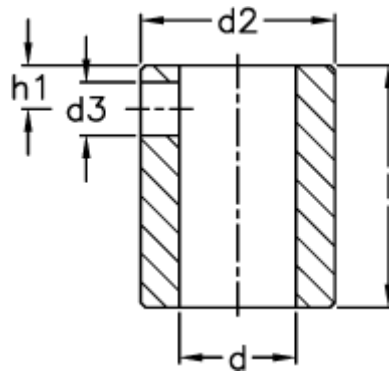

Data Sheet

Article number: 2307087955

Description: E+G Reduction sleeve CE.87955
RB52-15

Measures

$d2 f7 = 20$

$d3 = 5.50$

$d H7 = 15$

$h1 = 4.5$